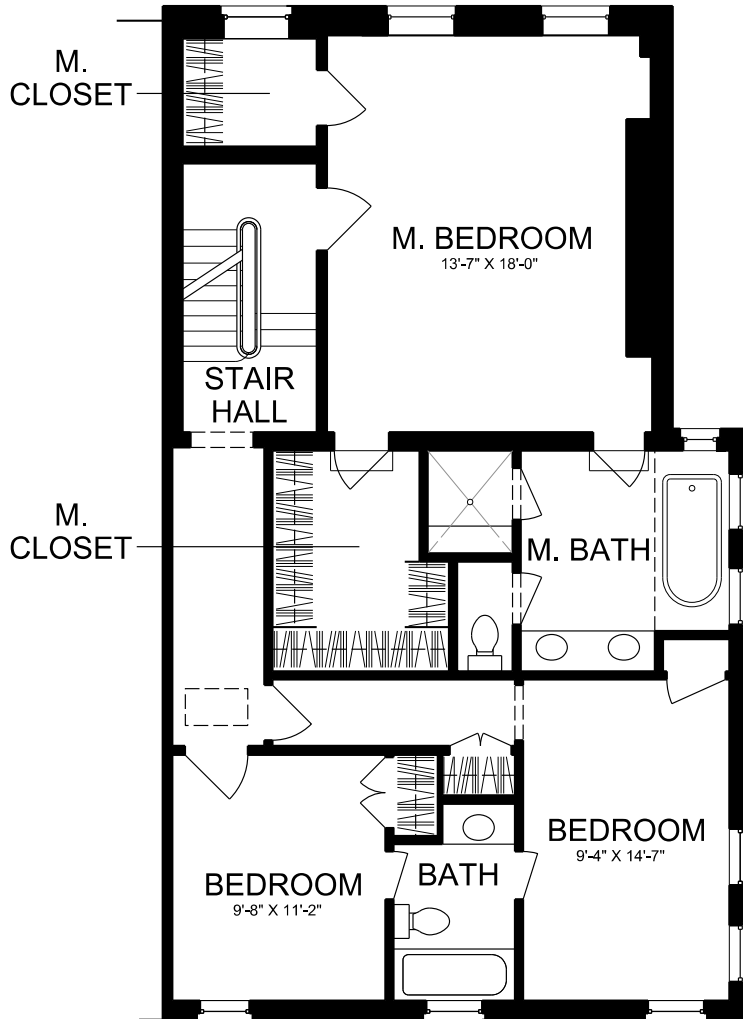

Luxury Home Building • Open Space • Light

3310 P Street, NW
Site Plan

www.idiresidential.com

Luxury Home Building • Open Space • Light

3310 P Street, NW
Basement Level

www.idiresidential.com

IDI Residential

Luxury Home Building • Open Space • Light

3310 P Street, NW
First Level

www.idiresidential.com

Luxury Home Building • Open Space • Light

3310 P Street, NW
Second Level

www.idiresidential.com

IDI Residential

Luxury Home Building • Open Space • Light

3310 P Street, NW
Third Level

www.idiresidential.com

↑
P St.