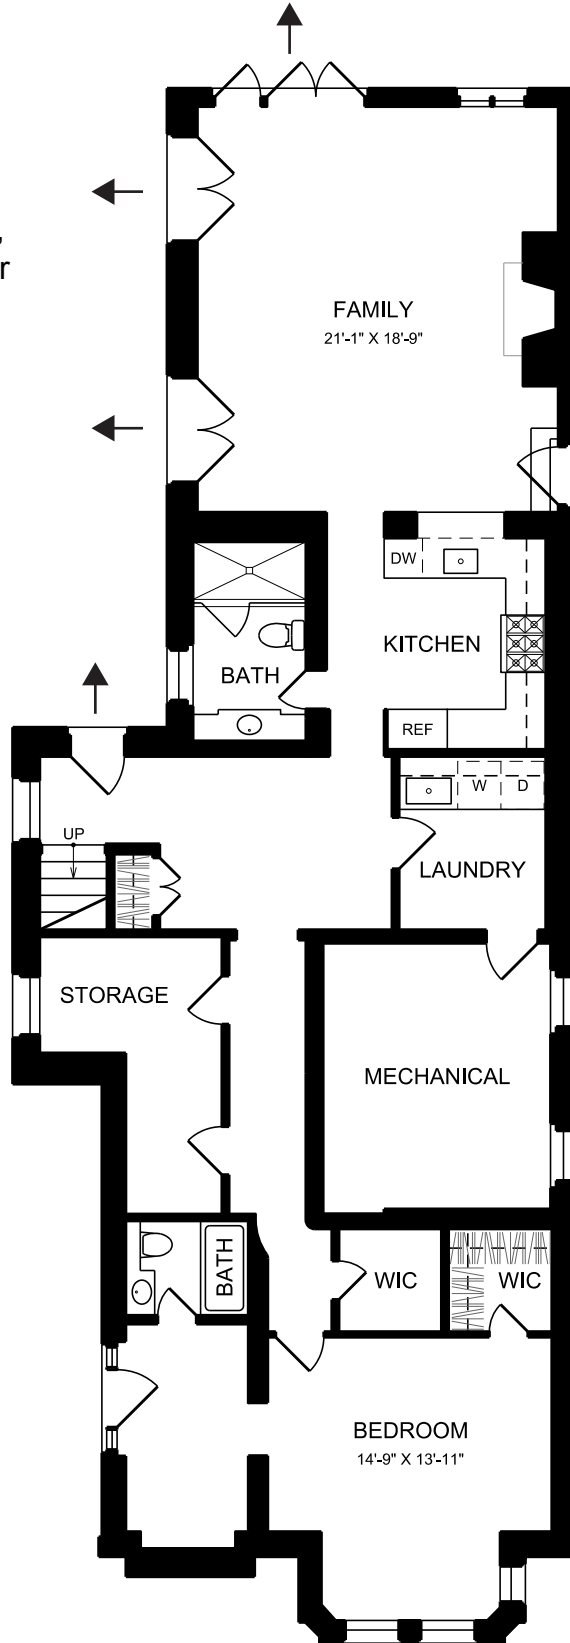

3106 N Street, NW
Garden Level
(South Facing)

Walk-out to terrace, garden,
pool, guest house, and 3-car
garage.

N Street
↓

3106 N Street, NW
First Level
(Street Level)

Spiral staircase to terrace,
garden, pool, guest house,
and 3-car garage. →

N Street
↓

3106 N Street, NW
Second Level

3106 N Street, NW
Third Level

3106 N Street, NW
Site Plan showing 1br/1ba
guest house above garage