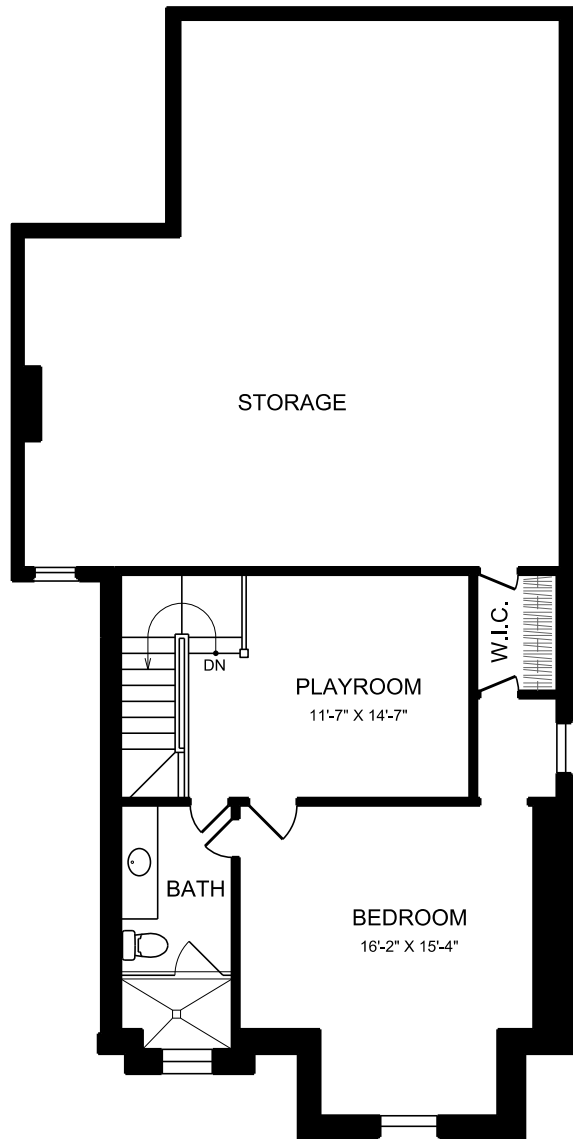

3106 N Street, NW
Garden Level
(South Facing)

Walk-out to terrace, garden,
pool, guest house, and 3-car
garage.

N Street
↓

3106 N Street, NW
First Level
(Street Level)

Spiral staircase to terrace,
garden, pool, guest house,
and 3-car garage. →

N Street
↓

3106 N Street, NW
Second Level

3106 N Street, NW
Third Level

3106 N Street, NW
Site Plan showing 1br/1ba
guest house above garage