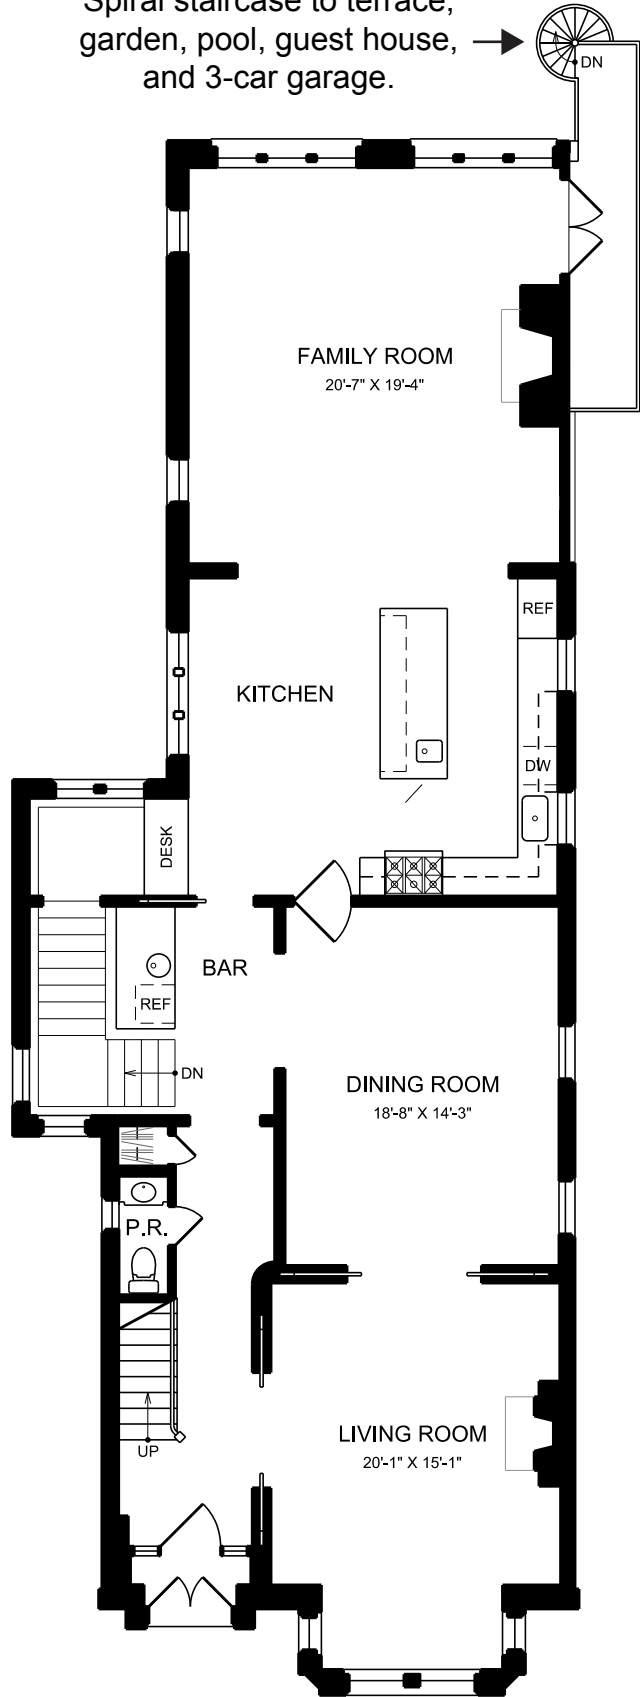

3106 N Street, NW
Garden Level
(South Facing)

Walk-out to terrace, garden,
pool, guest house, and 3-car
garage.

N Street
↓

3106 N Street, NW
First Level
(Street Level)

Spiral staircase to terrace,
garden, pool, guest house,
and 3-car garage. →

N Street
↓

3106 N Street, NW
Second Level

3106 N Street, NW
Third Level

3106 N Street, NW
Site Plan showing 1br/1ba
guest house above garage