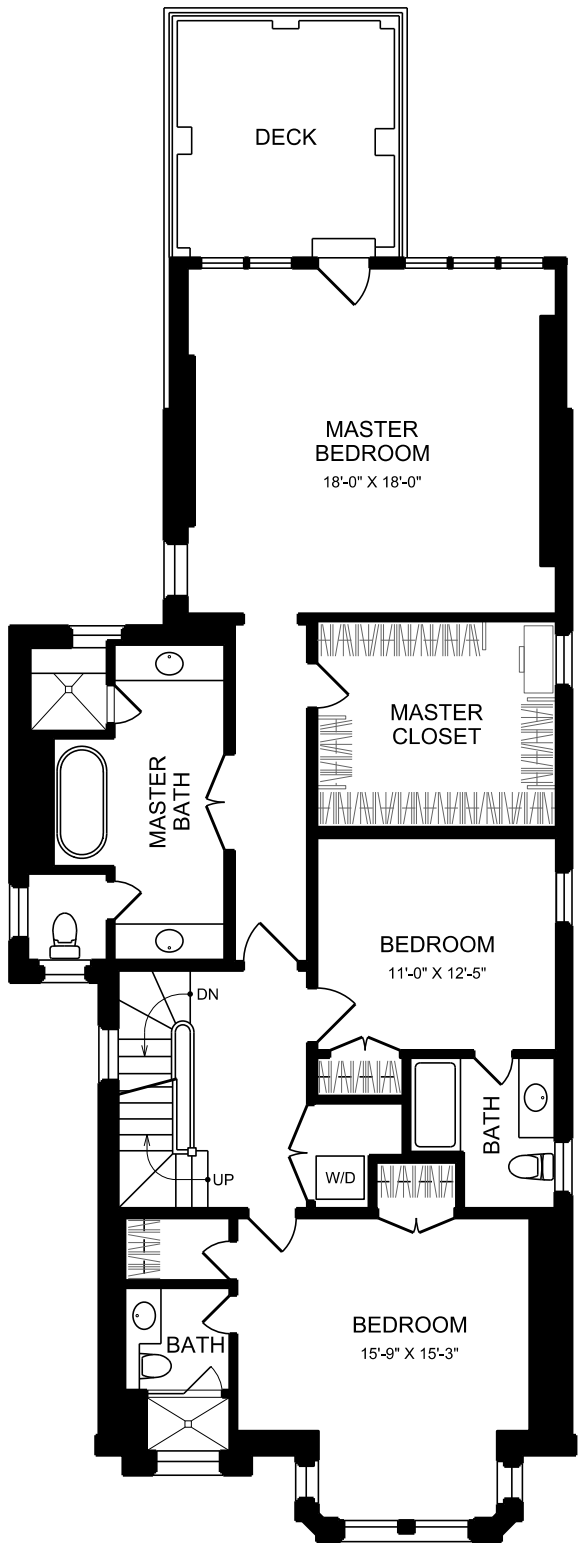

3106 N Street, NW
Garden Level
(South Facing)

Walk-out to terrace, garden,
pool, guest house, and 3-car
garage.

N Street
↓

3106 N Street, NW
First Level
(Street Level)

Spiral staircase to terrace,
garden, pool, guest house,
and 3-car garage. →

N Street
↓

3106 N Street, NW
Second Level

3106 N Street, NW
Third Level

3106 N Street, NW
Site Plan showing 1br/1ba
guest house above garage